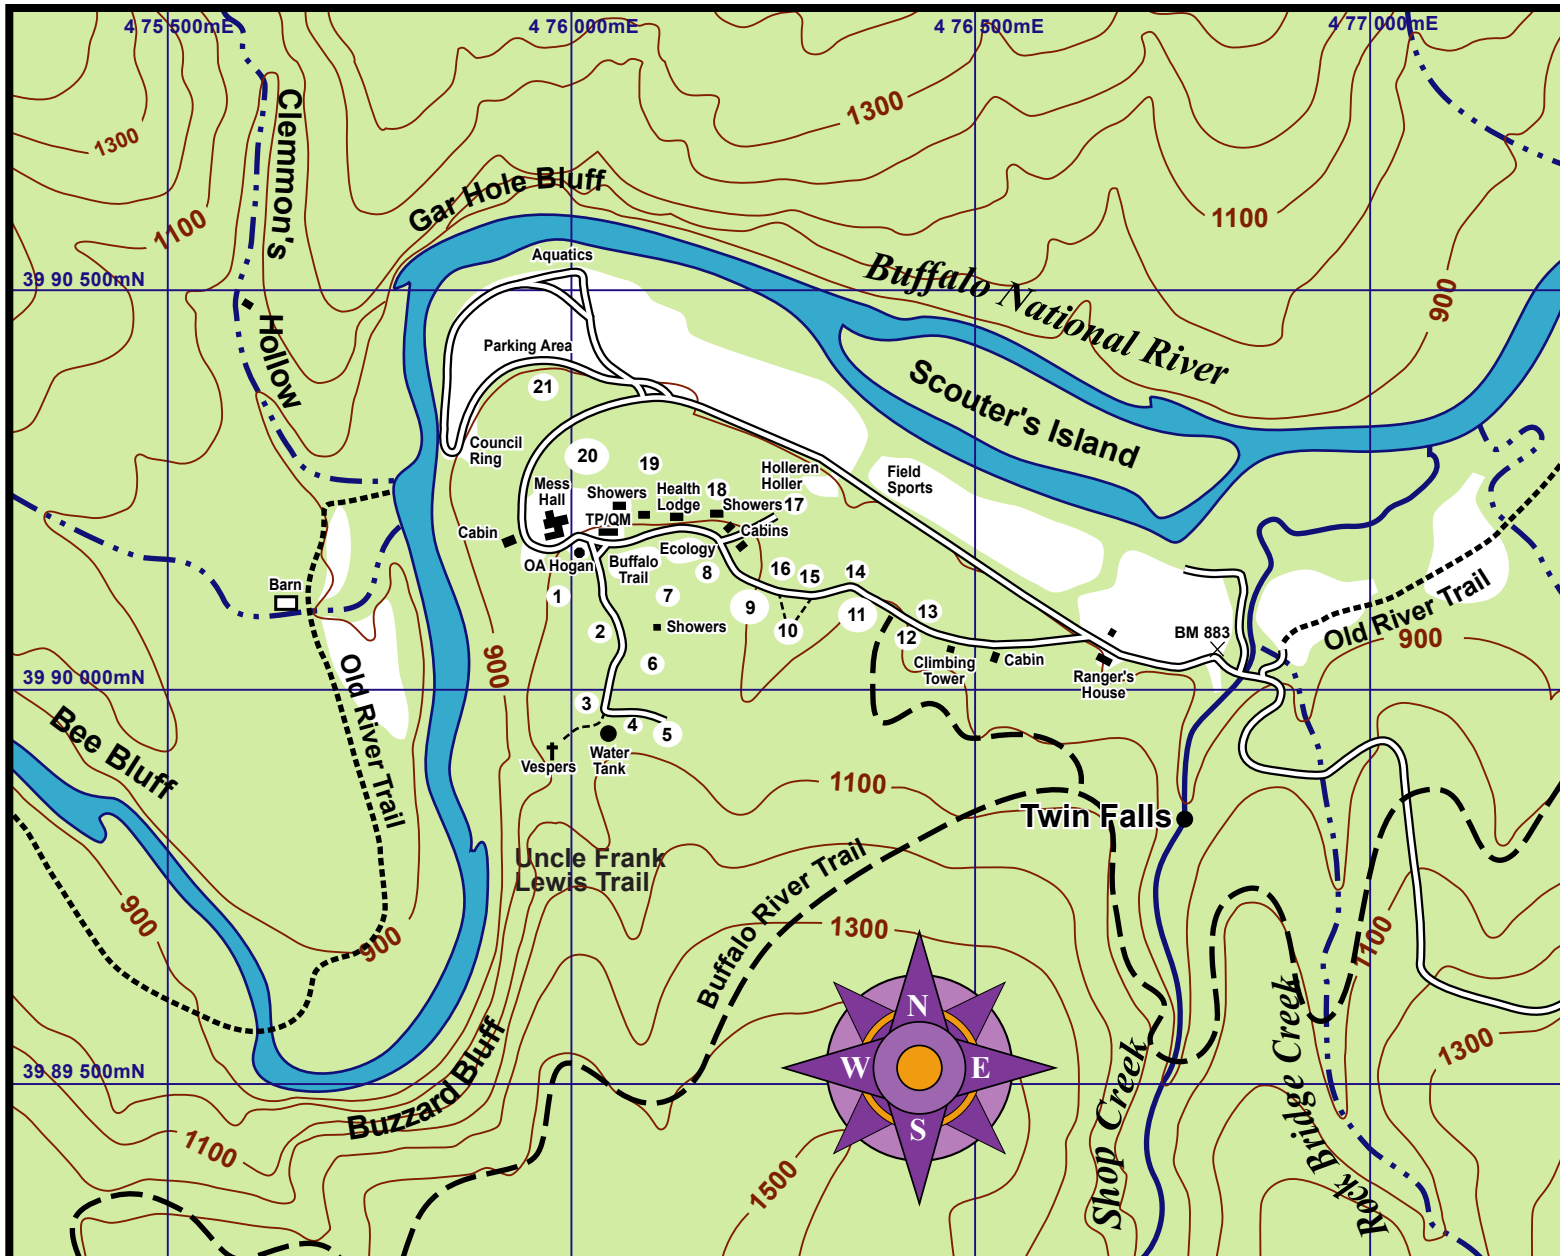

CAMP ORR HIGH ADVENTURE BASE

Westark Area Council, Boy Scouts of America

Campsite Locator

1. Dogwood
2. Cherokee
3. Trail's Peak
4. Elk
5. Greenbriar
6. Rattlesnake
7. Hickory Heights
8. Bobcat
9. Osage
10. Sequoyah
11. Sioux
12. Shady Valley
13. Blackfoot
14. Deer
15. Fox
16. Polecat
17. Limestone
18. Cedarvale
19. Sassafras
20. Staff Area
21. River Trail

UTM Zone 15S, NAD27.
2007 magnetic declination
is 2.0 degrees East.
Contour interval 100 feet.

Camp Orr is located on
the Buffalo National River,
8 miles NW of Jasper,
Arkansas off Highway 74.

Revised 11.30.06